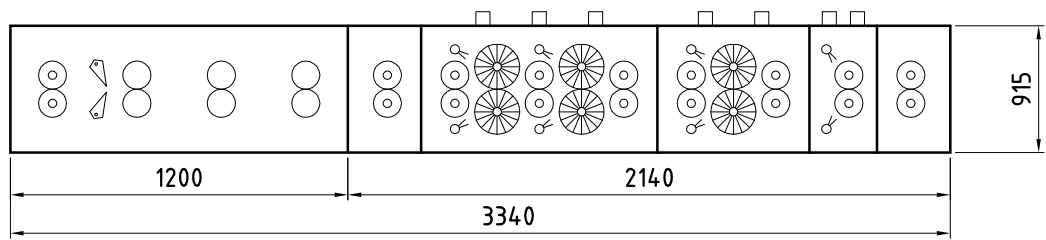

Ventilatore centrifugo  
Centrifugal fan

Vasche acqua  
Water tanks

Quadro elettrico  
Electric board

CTS 3300/800/6S

COD.DIS.93060214A