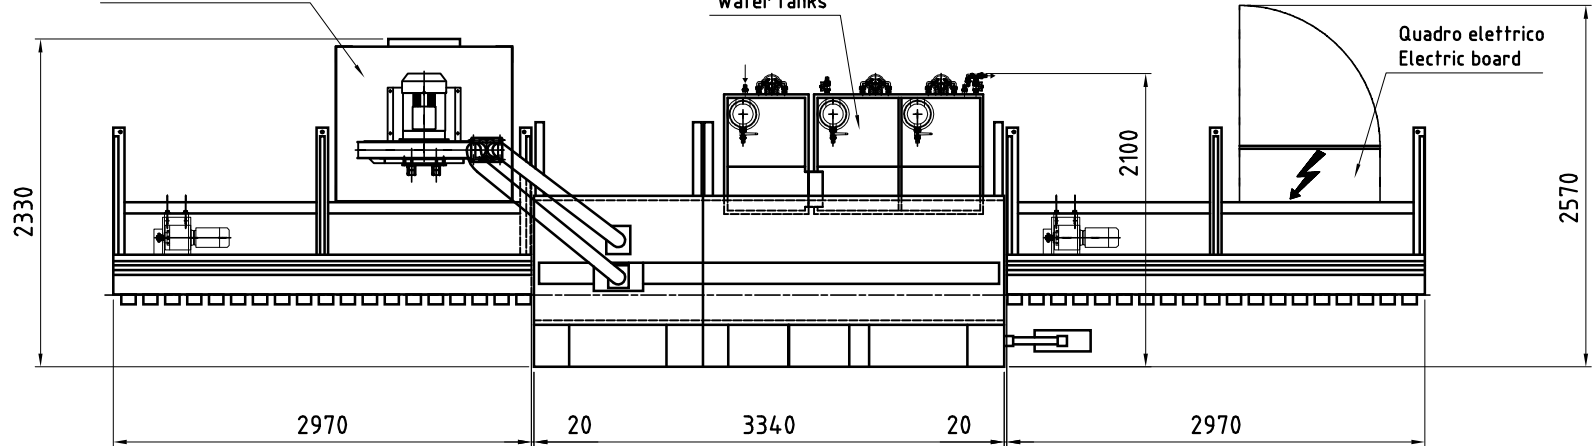

Ventilatore centrifugo  
Centrifugal fan

Vasche acqua  
Water tanks

Quadro elettrico  
Electric board

CTS 3300/800/6S

COD.DIS.93060214A